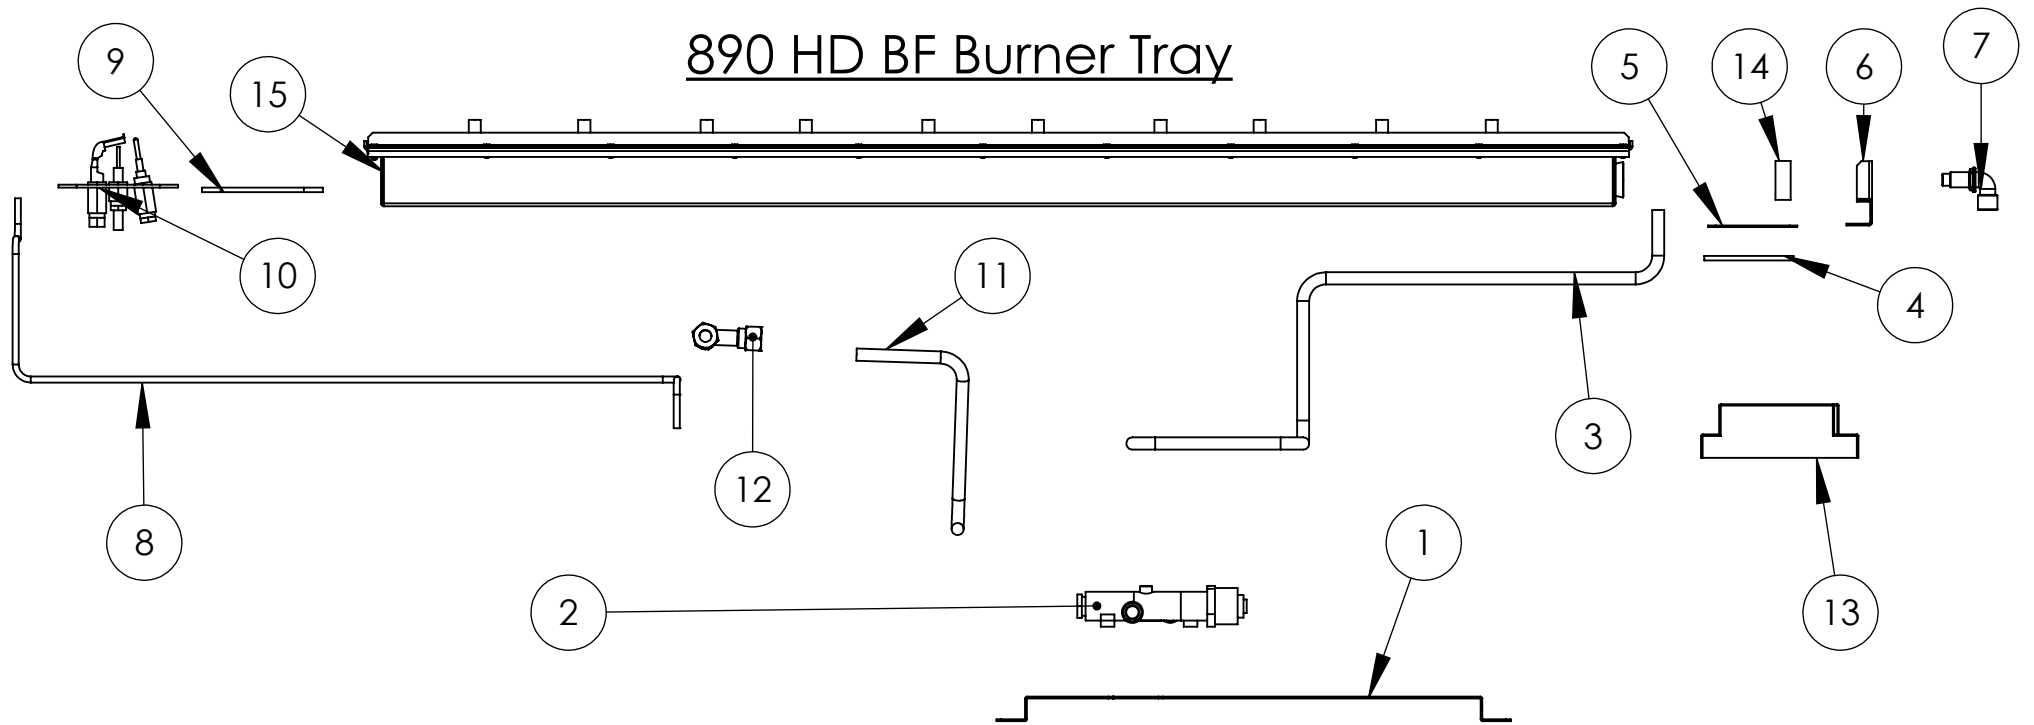

# 890 HD BF Burner Tray

ITEM NO.	Description	Part NO	QTY.
1	890 HD BF Control Support	8775	1
2	Remote Valve	6590	1
3	890 HD BF Injector Pipe	8751	1
4	890 HD BF Injector Cover Gasket	8758	1
5	890 HD BF BF Injector Cover	8768	1
6	890 HD BF BF Injector Support	8769	1
7	Injector	2108	1
8	890 HD BF Pilot Pipe	8753	1
9	bulk head pilot gasket 2110	2110	1
10	Bulkhead pilot	A-0743	1
11	890 HD BF Inlet Pipe	8752	1
12	Inlet elbow and PTP	2189	1
13	Teddington Control Board (EDB)	7150	1
14	890 HD BF Silencer	8759	1
15	890 HD BF V2 Burner Assembly	8764	1